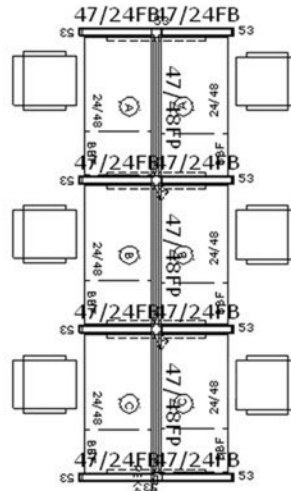

O₂TM Series Corporate Office Furniture

Available in Newly Remanufactured, Pre-Owned or Brand New!

3 In-Line

6 Pack

Size: 2' x 4' x 47"

1-888-442-8242

cubicles.com