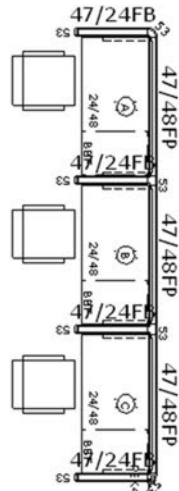

O₂TM Series Corporate Office Furniture

Available in Newly Remanufactured, Pre-Owned or Brand New!

3 In-Line

6 Pack

Size: 2' x 4' x 47"

1-888-442-8242

cubicles.com